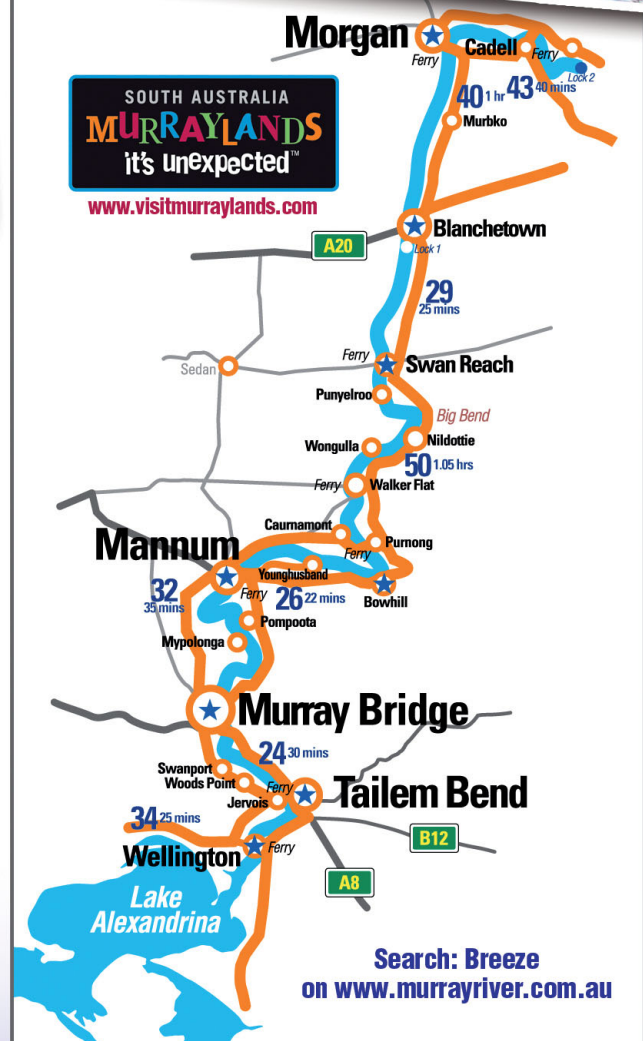

HOURLY ~ DAILY ~ WEEKLY HIRE RATES

Ph Chris 9-5pm 7 Days ~ **0438 802 668** ~ breeze@lm.net.au