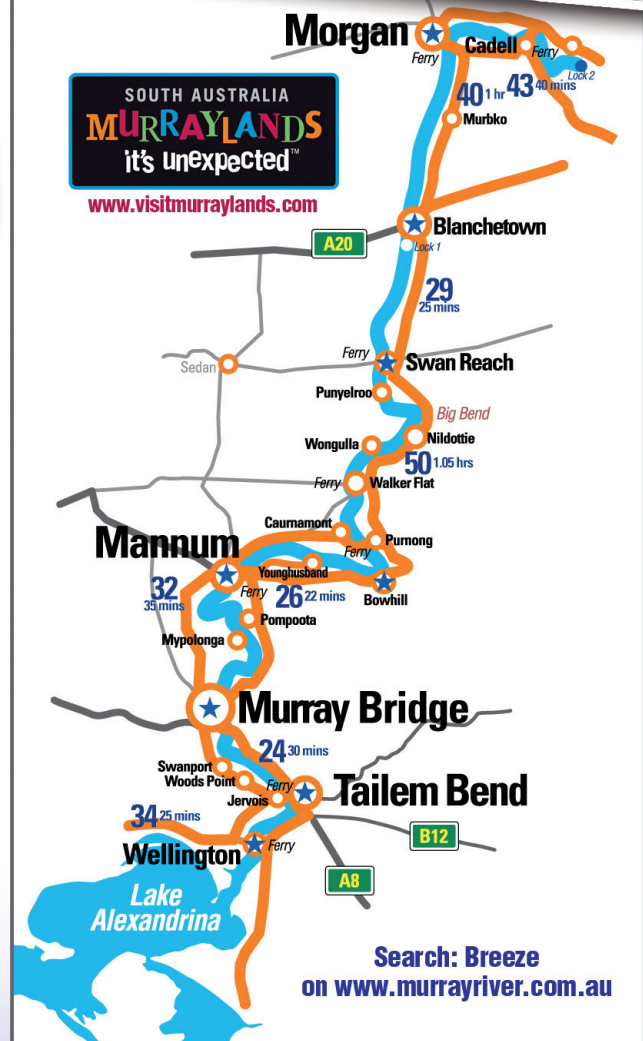

HOURLY ~ DAILY ~ WEEKLY HIRE RATES

Ph Chris 9-5pm 7 Days ~ **0438 802 668** ~ breeze@lm.net.au