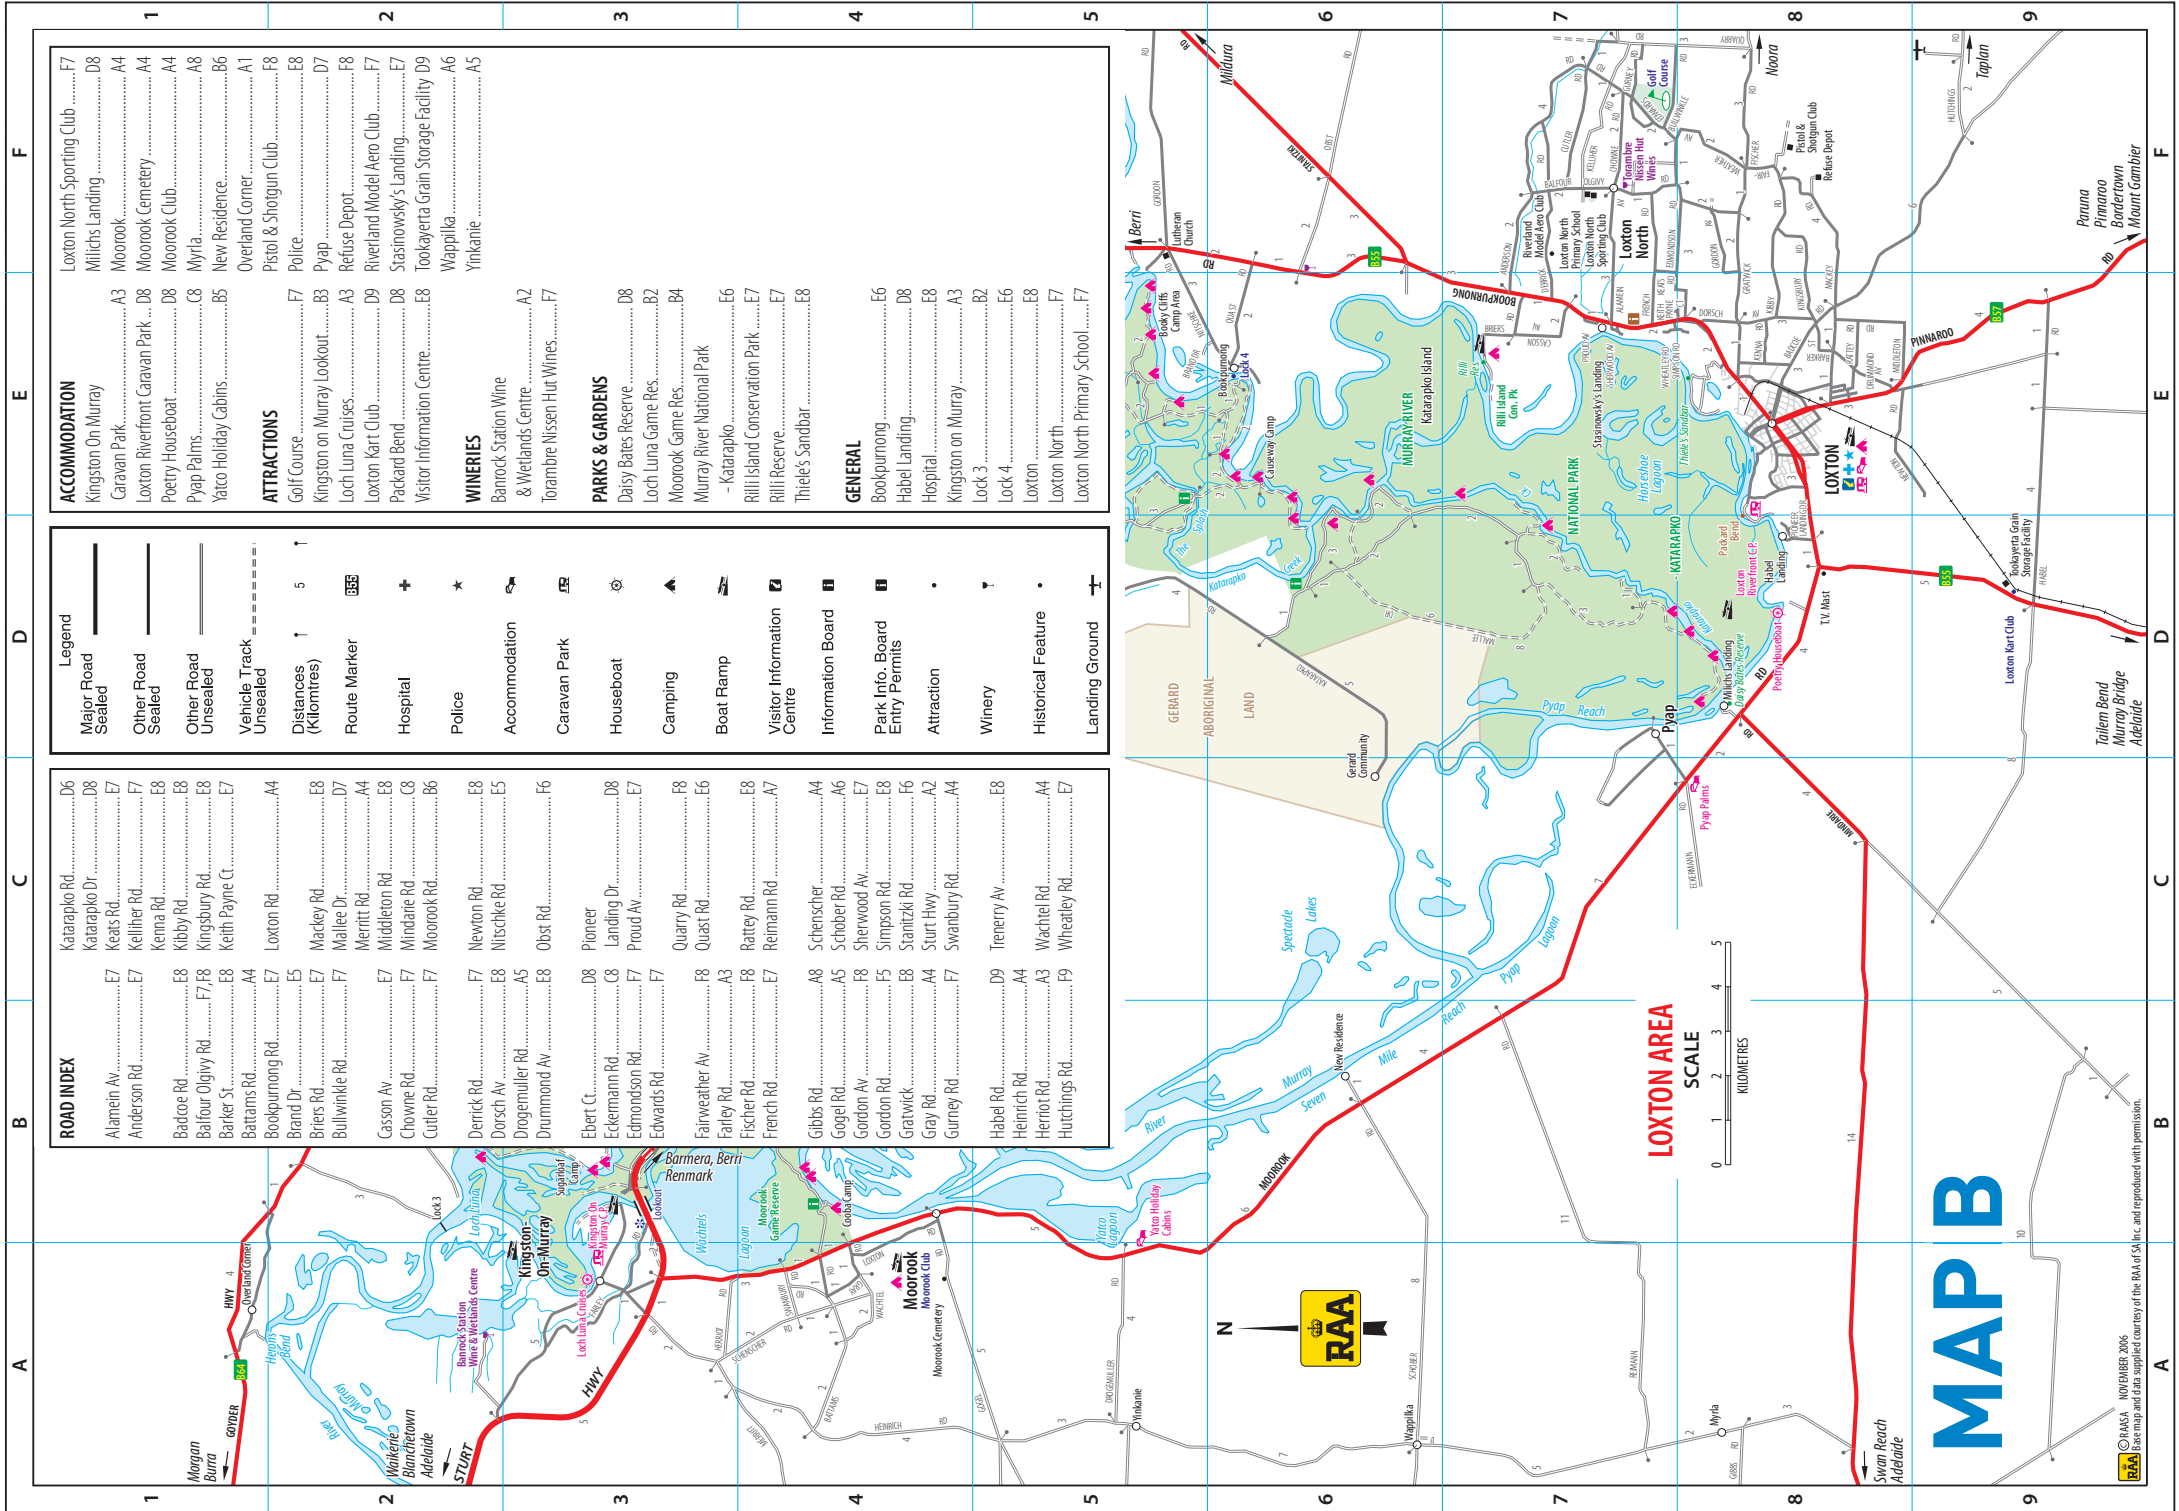

**PLACES OF WORSHIP**

Anglican	.....E2
Catholic	.....E3
Church Of Christ	.....E2
Jehovah's Witnesses	.....G1
Lutheran	.....D3,D4
Uniting	.....E3

**Loxton**  
Moorook & Kingston On Murray

**Visitor Information Centre & Gallery**

**ROAD INDEX**

Alamein Av.....E7	Katarapko Rd.....D6
Anderson Rd.....E7	Keats Rd.....D8
Bacloe Rd.....E8	Kelliker Rd.....F7
Balfour Olgivy Rd.....F7 F8	Kenna Rd.....E8
Barker St.....E8	Kibby Rd.....E8
Battams Rd.....A4	Kingsbury Rd.....E8
Bookpurnong Rd.....E7	Keith Payne Ct.....E7
Brand Dr.....E5	Loxton Rd.....A4
Briers Rd.....E7	Mackley Rd.....E8
Bullwinkle Rd.....F7	Mallee Dr.....D7
Casson Av.....E7	Meritt Rd.....A4
Chowine Rd.....F7	Midlane Rd.....E8
Cutler Rd.....F7	Mindarie Rd.....E8
Derrick Rd.....F7	Moorook Rd.....B6
Dorsch Av.....E8	Newton Rd.....E8
Droegemuller Rd.....A5	Nitschke Rd.....E5
Drummond Av.....F6	Obst Rd.....F6
Ebert Ct.....D8	Pioneer.....D8
Eckermann Rd.....C8	Landing Dr.....D8
Edmondson Rd.....F7	Proud Av.....E7
Edwards Rd.....F7	Quarry Rd.....F8
Fairweather Av.....F8	Quast Rd.....E6
Farley Rd.....A3	Raney Rd.....E8
Fischer Rd.....F8	Reimann Rd.....A7
French Rd.....E7	Schenscher.....A4
Gibbs Rd.....A8	Gogel Rd.....A5
Gordon Av.....F8	Schober Rd.....A6
Gordon Rd.....F5	Sherwood Av.....E7
Gretwick.....E8	Simpson Rd.....E8
Gray Rd.....A4	Stantzi Rd.....F6
Gurney Rd.....F7	Sturt Hwy.....A2
Habel Rd.....D9	Swanbury Rd.....A4
Heinrich Rd.....A4	Trenery Av.....E8
Herriot Rd.....A3	Wachtel Rd.....A4
Hutchings Rd.....F9	Wheatley Rd.....E7

**GENERAL**

Bookpurnong.....E6
Habel Landing.....D8
Hospital.....A3
Kingston on Murray.....E8
Lock 3.....B2
Lock 4.....E6
Loxton.....E8
Loxton North.....F7
Loxton North Primary School.....F7

**LOXTON AREA**  
SCALE  
0 1 2 3 4 5  
KILOMETRES