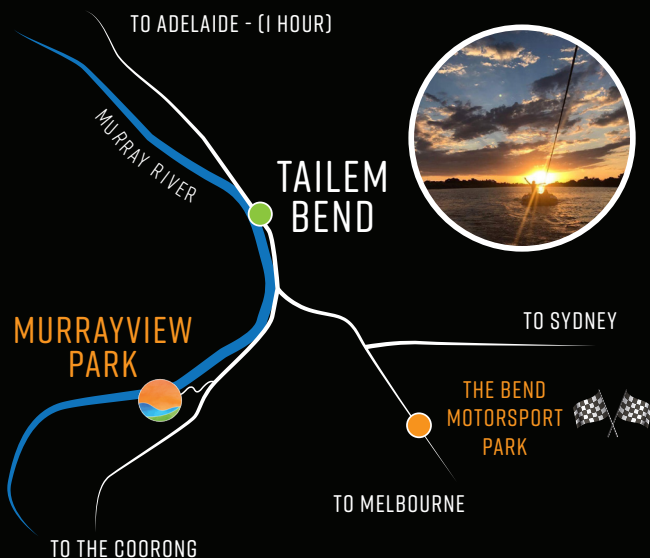

2 bedroom self-contained, wheelchair friendly cabin, undercover carport & entry ramp.

Supermarket (open 7am - 8pm), cafes & hotels only 4kms away

Community BBQ & laundry facilities

- Great location near the River and just 3km from The Bend Motorsport Park. Enjoy the race and then relax and refresh away from the rush and bustle of the track
- Perfectly located for easy access to Langhorne Creek, Barossa & Southern Vales wine regions, Coorong National Park, Fleurieu Peninsula, ferry to Kangaroo Island and much more!
- Quiet & secluded, close to walking trails along the beautiful Murray River