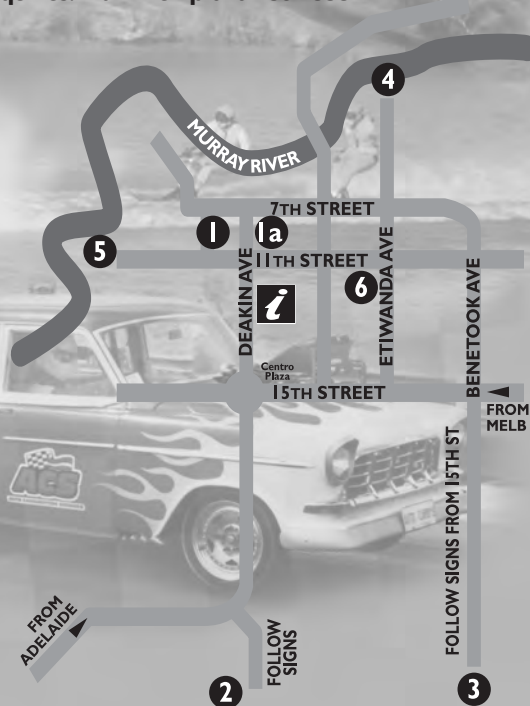

## 4 THE EDGE HOTEL/MOTEL MILDURA 100 SKI RACE

**MILDURA SKI CLUB**  
Easter Saturday 3rd April 8.30am & 3.00pm  
Easter Sunday 4th April 9.30am to 3.00pm  
Murray River, Mildura Ski Club, river end of Etiwanda Avenue.  
Over a distance of 100 kilometres from the Mildura Ski Club to Wickett's  
Sandbar and return. Each boat tows skiers with the top superclass  
entrants exceeding speeds of over 180kph. Saturday's events include the  
social classes, and the Dash for Cash which seeds the superclass entrants  
for the Sunday expert events. Half time entertainment for both days will  
be the Victorian Ski Show, Punt Racing and Power Boat demonstrations.  
Entry: Adults \$10.00, Students 12 - 16 yrs \$5.00 per day  
Children U/12 FREE  
Tickets available at the gate.  
Full catering available. No BYO by law.  
Enquiries: Sharon 0417 246 850 or Melissa 0419 032 133  
Web: www.milduraskiclub.org

## 1c O MALLEYS SHOW & SHINE

**Good Friday 10th April**  
10.00am - 1.00pm  
Eighth Street  
(Between Deakin & Orange Ave)  
Ski Race Boats.  
**Free Admission.**

## 6 MILDURA HARNESS RACING - PACING CUP

**MILDURA HARNESS RACING CLUB**  
Tuesday 6th, Thursday 8th & Saturday 10th April  
Racing starts 6:30pm.  
Number 1 Oval 11th Street.  
Victoria's most popular harness racing carnival and no doubt one of  
the best harness racing carnivals in Australia. Top racing.  
Exciting family entertainment.  
Admission - Tuesday & Thursday  
Adults \$8.00, Pensioners \$4.00,  
U/18 Free if accompanied by an adult.  
Admission - Saturday  
Adults \$12.00, Pensioners \$8.00,  
U/18 FREE if accompanied by an adult.  
Enquiries: Mark Kemp 0407 864 558