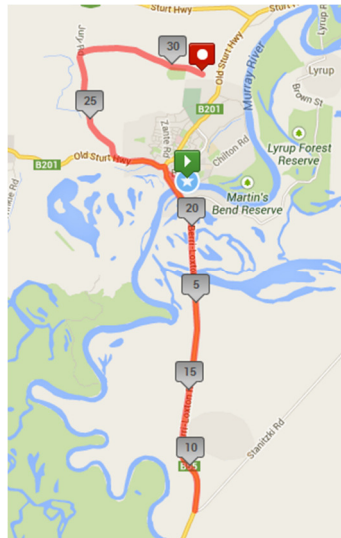

Coming Up

41st Annual Riverland Cycling Weekend featuring on Saturday 30th May the 86km Tour of the Riverland Senior Handicap and a 31km Junior Handicap

Senior Course

Junior Course

Sunday Crits

Sunday 31st again sees crit racing for all grades in both Juniors and Seniors in Berri and in the event of rain, graded scratch races on the Sportif course

New for 2015, **Cyclo-Sportif** at 12.30 Sunday

Prizes, we've got plenty, starting with 2 magnificent Focus frames, one for Saturday's winner, the other to a consistent woman or master licence holder over the 2 days, more details to follow