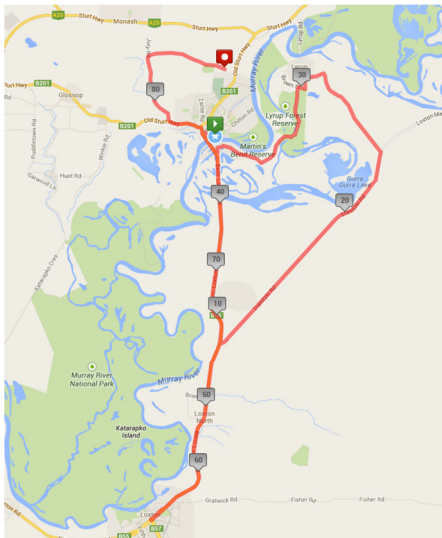

Coming Up

41st Annual Riverland Cycling Weekend featuring on Saturday 30th May the 86km Tour of the Riverland Senior Handicap and a 31km Junior Handicap

Senior Course

Junior Course

Sunday Crits

Sunday 31st again sees crit racing for all grades in both Juniors and Seniors in Berri and in the event of rain, graded scratch races on the Sportif course