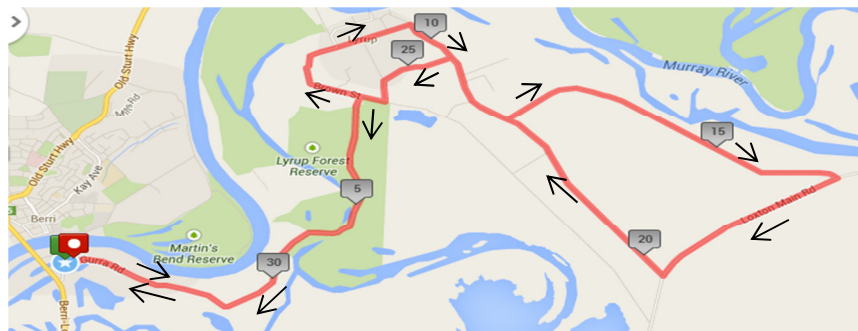

Sunday 31st again sees crit racing for all grades in both Juniors and Seniors in Berri and in the event of rain, graded scratch races on the Sportif course

New for 2015, **Cyclo-Sportif** at 12.30 Sunday