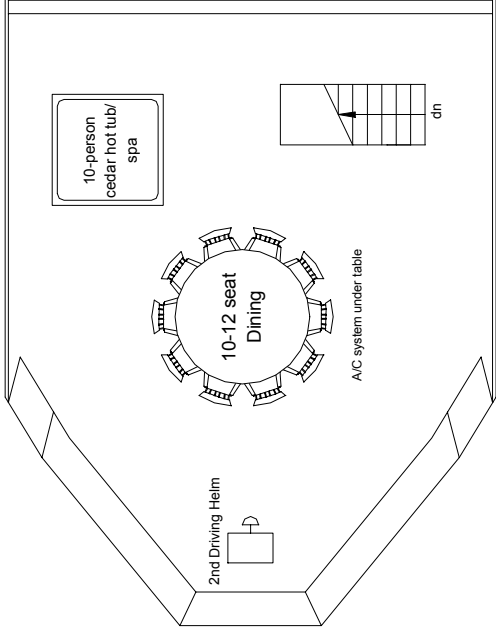

Offering 6 luxurious Queen Bedrooms with the option of conversion to 4 bedrooms plus 2nd lounge / living space at the rear.

Carpeted Sundeck/Living

12-Berth 20 Metre Houseboat - "Flat White"