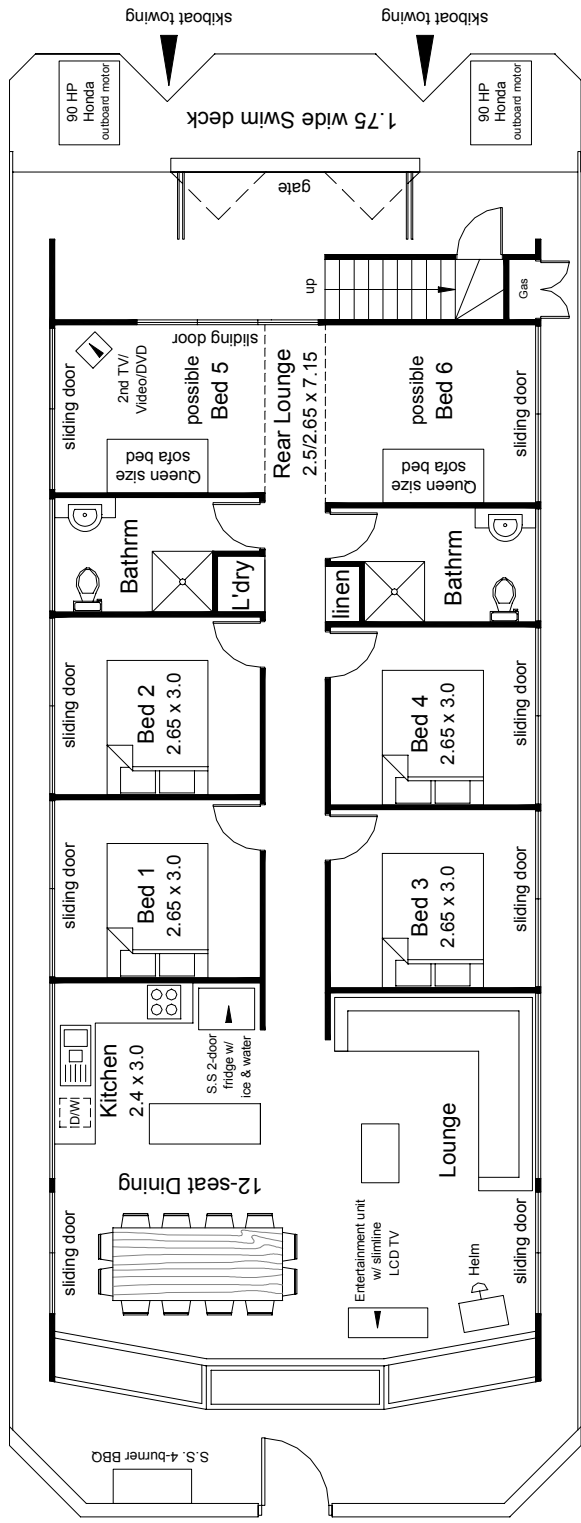

Offering 6 luxurious Queen Bedrooms with the option of conversion to 4 bedrooms plus 2nd lounge / living space at the rear.

Carpeted Sundeck/Living

12-Berth 20 Metre Houseboat - "Flat White"